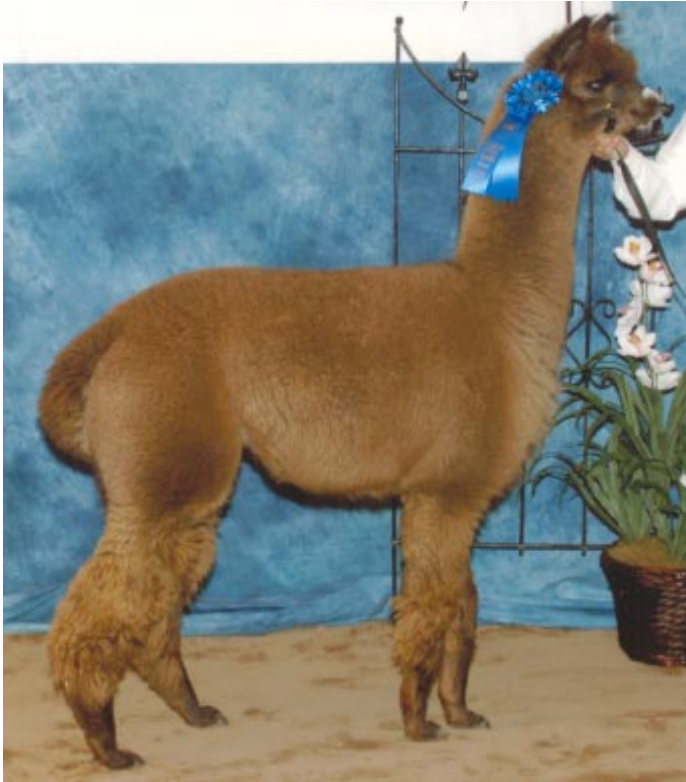

Bedford Falls Alpaca Farm

RK Grey Cloud

DOB: 5/10/2004

Type: Herdsire

Color: Medium Rose Grey

Sire: Snowmass Gold Coin

**Dam: Teddy's Midnight
Princess**

ARI#: 1162301

**Introductory breeding fee,
\$1,500.00**

Price: \$19,000.00

Standing stud 2007- 2008

1/2 Accoyo, 3/4 Peruvian, 1/4 New
Zealand. All American Male!

Gray Cloud has wonderful fiber and conformation. He is the grandson of the great herdsire Accoyo Peruvian Legacy, his sire is Accoyo Snowmass Gold Coin. With these genetics, conformation and fleece, we know he is herdsire quality like the great ones he comes from. Grey Cloud has an easy going disposition as well!

Ribbons to date:

2007 Southern Select Fleece Blue Ribbon and Reserve Champion

2007 Carolina Classic fleece show Red Ribbon

2007 Carolina Classic halter show Red Ribbon

2007 Palmetto Alpaca Classic fleece show Blue Ribbon

2007 Palmetto Alpaca Classic halter class Red Ribbon

2007 AOBA National Fleece Show 5th Place

2006 AOBA National Fleece Show Blue Ribbon

2006 Southern Select 2nd Place Halter Class

2006 Va. Classic 5th Place.