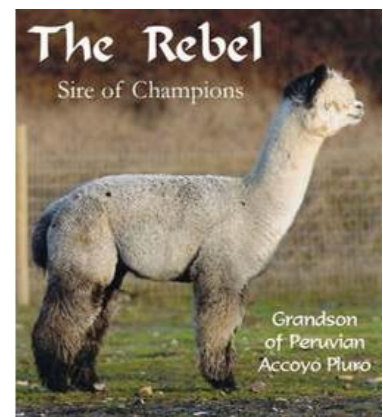

The Rebel's Lucia is a dear, sweet girl. Very gentle with the crias she is pasturing with and just easy to get along with. She is halter trained and walks cooperatively along.

Her full sister, a year older, The Rebel's Midnight Dancer, also a true black has a micron of 28, good for a black. We will test Lucia's fleece after the April 2008 shearing. She has a very fine soft fleece; her crias will need density added by the sire to perform well in the show rings. Good candidates to breed Lucia to would be our Grey cloud, a medium rose grey with Blue Ribbons and Reserve Champion. The Cloud is half Accoyo and has a nice dense fleece. Crockett, our multi-champion light rose grey herdsire (12 Blue Ribbons to date) also would be a good choice. He has a dense fleece and very straight conformation with heavy bone.

Lucia's dam, our Cherry, is a great mother and very good milk provider for her three crias born here. She has a Blue Ribbon and a Reserve Champion from the Sun City Sizzle 2005 show. The great herdsire, Peruvian Hemingway is her great grand sire and Peruvian Pluro rounds out some nice genetics on her sire's side.

We are offering her at this great price in order to make room for the 2008 spring and fall crias. Lucia will be a nice addition to any herd and will make a great dam like her mother before her.

Sire