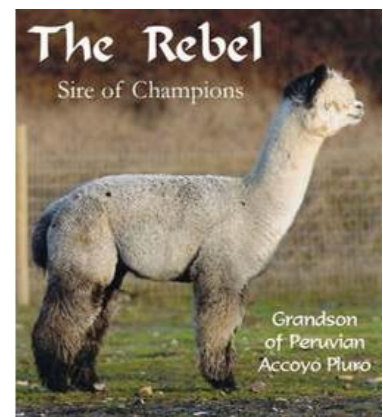

DOB: 10/27/06
Type: maiden
Color: True Black
Sire: The Rebel
Dam: Cherrychola
ARI#: 30512245
Microchip#: 145776224A
BVD Negative
Price: $8,000.00

The Rebel's Lucia is a dear, sweet girl. Very gentle with the crias she is pasturing with and just easy to get along with. She is halter trained and walks cooperatively along.

Her full sister, a year older, The Rebel's Midnight Dancer, also a true black has a micron of 28. We will test Lucia's fleece after the April 2008 shearing. She has a very fine soft fleece; her crias will need density added by the sire to perform well in the show rings. Good candidates to breed Lucia to in November 2008 would be our Grey cloud, a medium rose grey with Blue Ribbons and Reserve Champion. The Cloud is half Accoyo and has a nice dense fleece. Crockett, our multi-champion light rose grey herdsire also would be a good choice. He has a dense fleece and very straight conformation with heavy bone.

Lucia's dam, our Cherry, is a great mother and very good milk provider for her three crias born here. She has a Blue Ribbon and a Reserve Champion from the Sun City Sizzle 2005 show. The great herdsire, Peruvian Hemingway is her great grand sire and Peruvian Pluro rounds out some nice genetics on her sire's side.

We are offering her at this great price in order to make room for the 2008 spring and fall crias. Lucia will be a nice addition to any herd and will make a great dam like her mother before her.

Sire