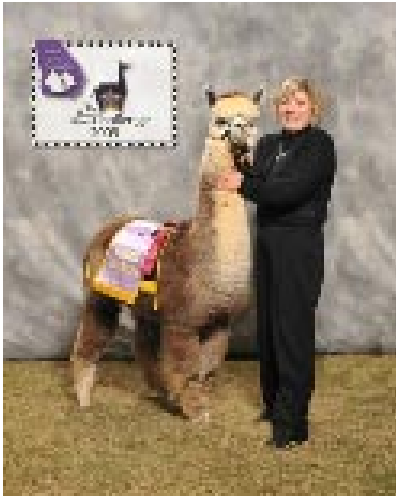

Bedford Falls Alpacas

Name: RK Crockett's
Rosemary "Lace"
DOB: 10/08/08
Type: Huacaya
Color: Medium rose grey
Sire: Crockett LRG 851355
Dam: RK Rose Bud
ARI# 31442954
Price: Entertaining offers

**"Lace" is a sweet lovely girl, born from two of our best!
At her first show the Royal Alpaca Challenge November 2009 she placed 2nd and Reserve Color Champion!!! At the Carolina Alpaca Celebration "Lace" took a 4th and at the Southern Select Show a 3rd Place. Now retired from halter classes as she will be bred this summer and start her career as a grand dam like her mother before her! Summer 2010 Service Sire, RK Grey Cloud, half Accoyo and 7 time AOBA Blue Ribbon winner and Southern Select Reserve Color Champion!**

Dam: Rose Bud

with Lace

Sire: Crockett

Doug and Nancy Rondeau

171 Pine Trail Warne, NC 28909

(828) 389-1345 alpacas@bfaf.com www.bfaf.com