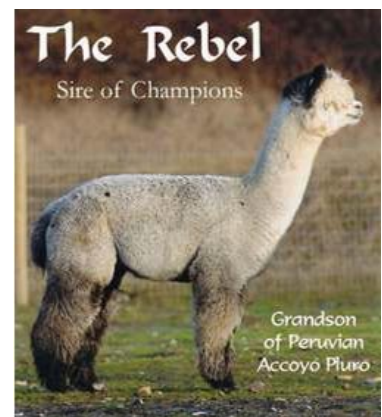

Bedford Falls Alpaca Farm

The Rebel's Lucia

DOB: 10/27/06
Type: maiden
Color: True Black
Sire: The Rebel
Dam: Cherrychola
ARI#: 30512245
Microchip#: 145776224A
BVD Negative
Price: \$8,000.00

The Rebel's Lucia is a dear, sweet girl, very gentle with the crias she is pasturing with and just easy to get along with. She is halter trained and walks cooperatively along. We will test Lucia's fleece after the April 2008 shearing. She has a very fine soft fleece, her crias will need density added by the sire to perform well in the show rings. Good candidates to breed Lucia to would be our Grey Cloud, a medium rose grey with Blue Ribbons and Reserve Champion. The Cloud is half Accoyo and has a nice, dense fleece. Crockett, our multi-champion light rose grey herdsire, (12 Blue Ribbons to date & 7 Championships) also would be a good choice. He has a dense fleece and very straight conformation with heavy bone. Lucia's dam, our Cherry, is a great mother and very good milk provider for her three crias, born here. She has a Blue Ribbon and a Reserve Champion from the Sun City Sizzle 2005 show and a Blue Ribbon from the Palmetto Alpaca Classic fleece show. The great herdsire, Peruvian Hemingway, is her great grand sire and Peruvian Pluro rounds out some nice genetics on her sire's side.

We are offering her at this great price in order to make room for the 2008 spring and fall crias. Lucia will be a nice addition to any herd and will make a great dam like her mother before her.

Sire

Doug and Nancy Rondeau 171 Pine Trail Warne, NC 28909
(828) 389-1345 alpacas@bfaf.com www.bfaf.com