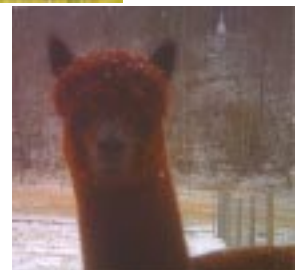

Bedford Falls Alpacas

Name: RK Paolo
DOB: June 3rd, 2007
Type: Huacaya
ARI# 30492691
Color: Dark brown
Sire: Royal Peruvian Challenger
ARI# 807993
Dam: New Year's Eve Sunbeams
ARI# 826166
Price: \$1,000.00

Paolo is a fine male, ready to start his breeding career! His sire, Challenger, is a dark rose grey modern and his dam a fawn so it is hard to say what color he will throw. Whatever the color the crias fleece should have his wonderful soft, dense fleece! Paolo is a rich dark brown. Challenger took the 1999 AOBA Blue Ribbon at the 1999 National Show in a class or 23! We are selling Paolo at this great price because we have too many males!

Dam: New Year's Eve Sunbeams

as a cria

Sire: Royal Peruvian Challenger

Winter's Day Paolo

Doug and Nancy Rondeau
171 Pine Trail Warne, NC 28909
(828) 389-1345 alpacas@bfaf.com
www.bfaf.com